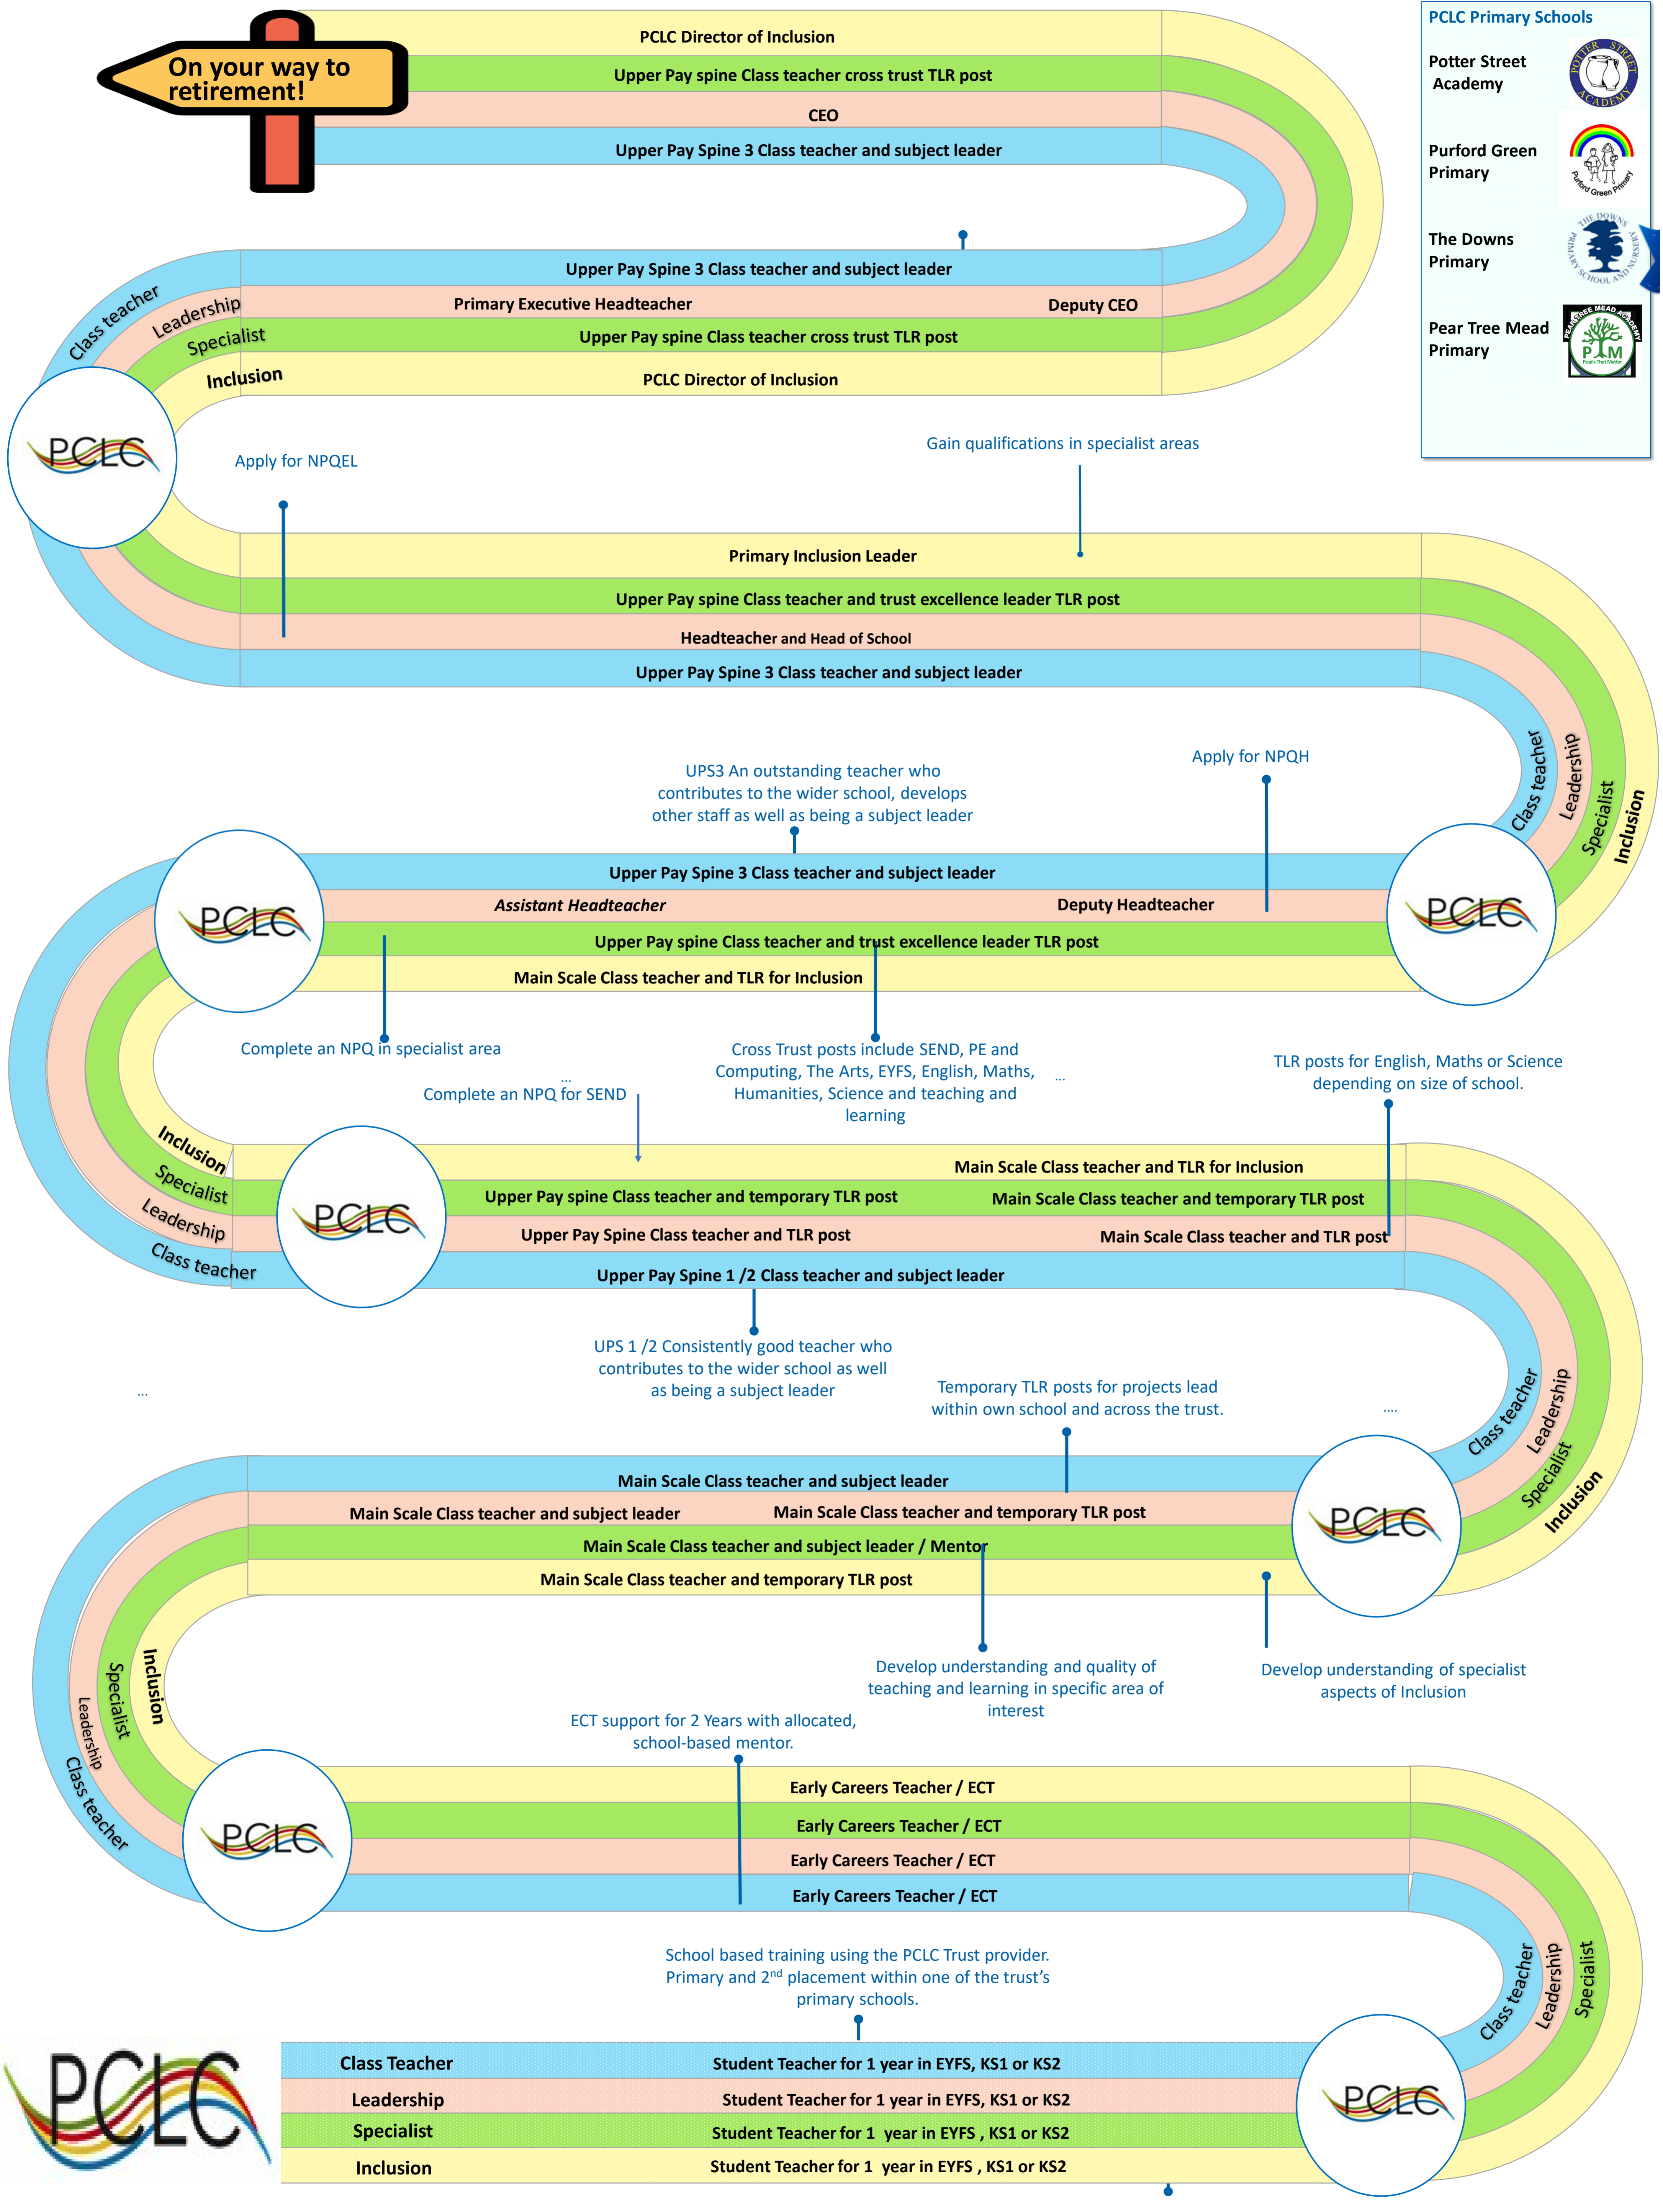

# Primary Career Pathway

**PCLC Primary Schools**

- Potter Street Academy
- Purford Green Primary
- The Downs Primary
- Pear Tree Mead Primary

Class Teacher	Student Teacher for 1 year in EYFS, KS1 or KS2
Leadership	Student Teacher for 1 year in EYFS, KS1 or KS2
Specialist	Student Teacher for 1 year in EYFS, KS1 or KS2
Inclusion	Student Teacher for 1 year in EYFS, KS1 or KS2